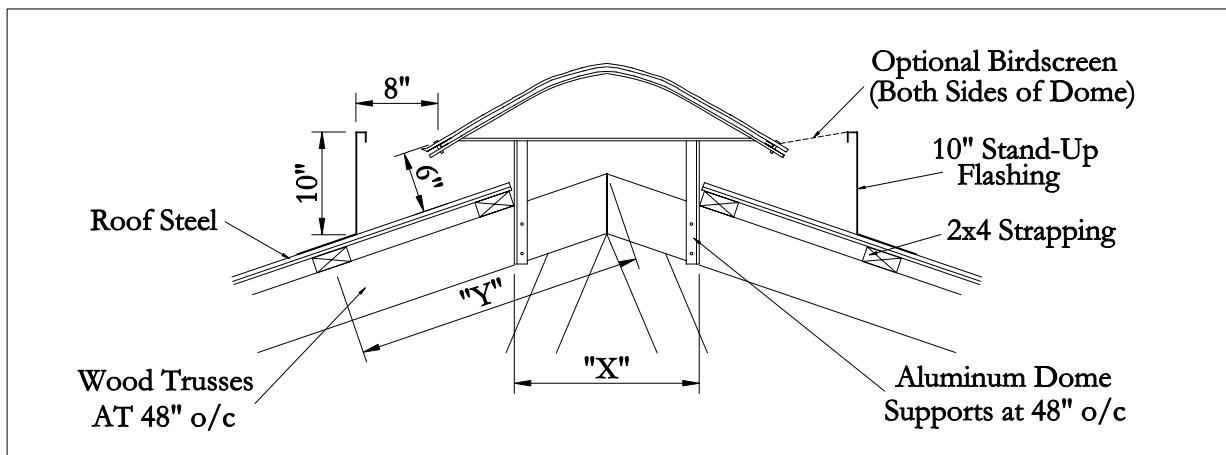

# Open Ridge Systems

Fully  
Adjustable  
Solar Ridge

Maintains  
Natural  
Light

Increased  
Weather  
Protection

Dome Ridge  
Cover

**FARMOR**

**YOUR NATURAL CHOICE**

# Open Ridge Systems

FRAMING OPENING: (4:12 ROOF SLOPE)	Dome Size:	R.S.O. ("X")	Dim. ("Y")
	2 FT.	8" TO 10"	21 1/2"
3 FT.	12" TO 16"	27 1/2"	
4 FT.	24" TO 30"	32 1/2"	

**FAROMOR**

Toll Free 1-800-960-4002