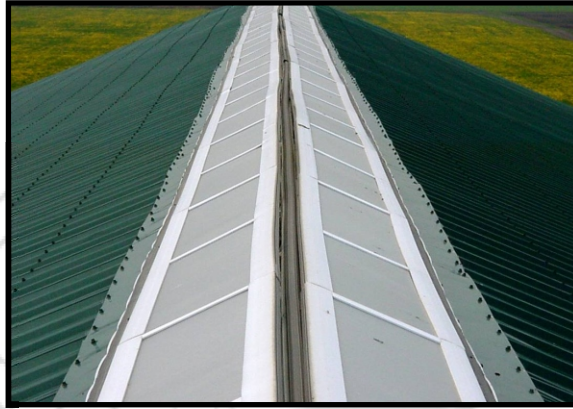

# Open Ridge Systems

Fully  
Adjustable  
Solar Ridge

Maintains  
Natural  
Light

Increased  
Weather  
Protection

Dome Ridge  
Cover

**FARMOR**

**YOUR NATURAL CHOICE**

# Open Ridge Systems

FRAMING OPENING: (4:12 ROOF SLOPE)	Dome Size:	R.S.O. ("X")	Dim. ("Y")
	2 FT.	8" TO 10"	21 1/2"
3 FT.	12" TO 16"	27 1/2"	
4 FT.	24" TO 30"	32 1/2"	

**FAROMOR**

Toll Free 1-800-960-4002