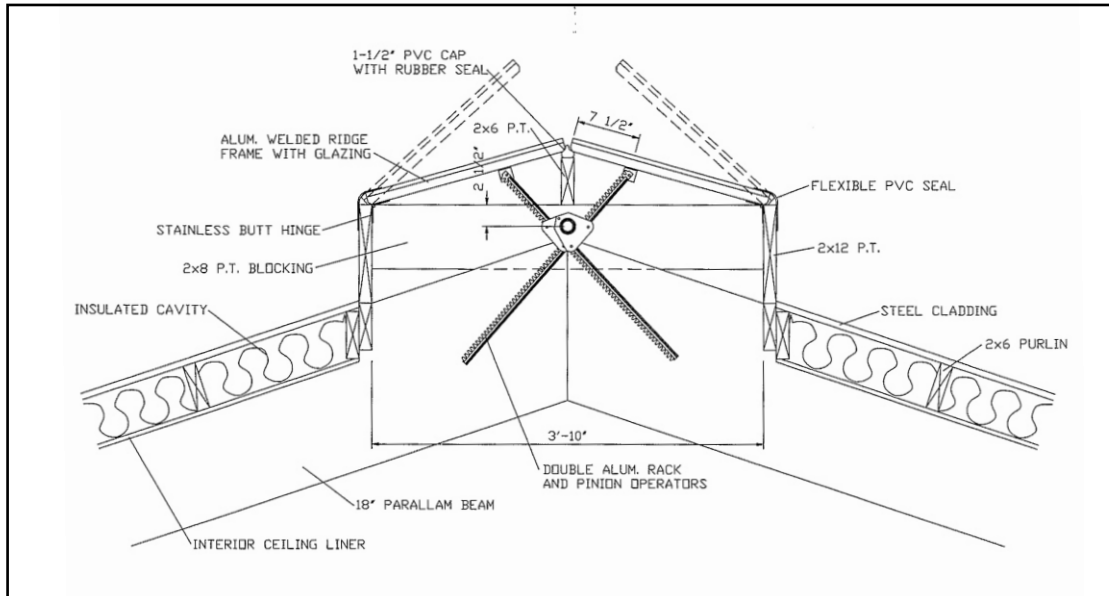

# Open Ridge Systems

Fully  
Adjustable  
Solar Ridge

Maintains  
Natural  
Light

Increased  
Weather  
Protection

Dome Ridge  
Cover

**FARMOR**

**YOUR NATURAL CHOICE**

# Open Ridge Systems

FRAMING OPENING: (4:12 ROOF SLOPE)	Dome Size:	R.S.O. ("X")	Dim. ("Y")
	2 FT.	8" TO 10"	21 1/2"
3 FT.	12" TO 16"	27 1/2"	
4 FT.	24" TO 30"	32 1/2"	

**FAROMOR**

Toll Free 1-800-960-4002