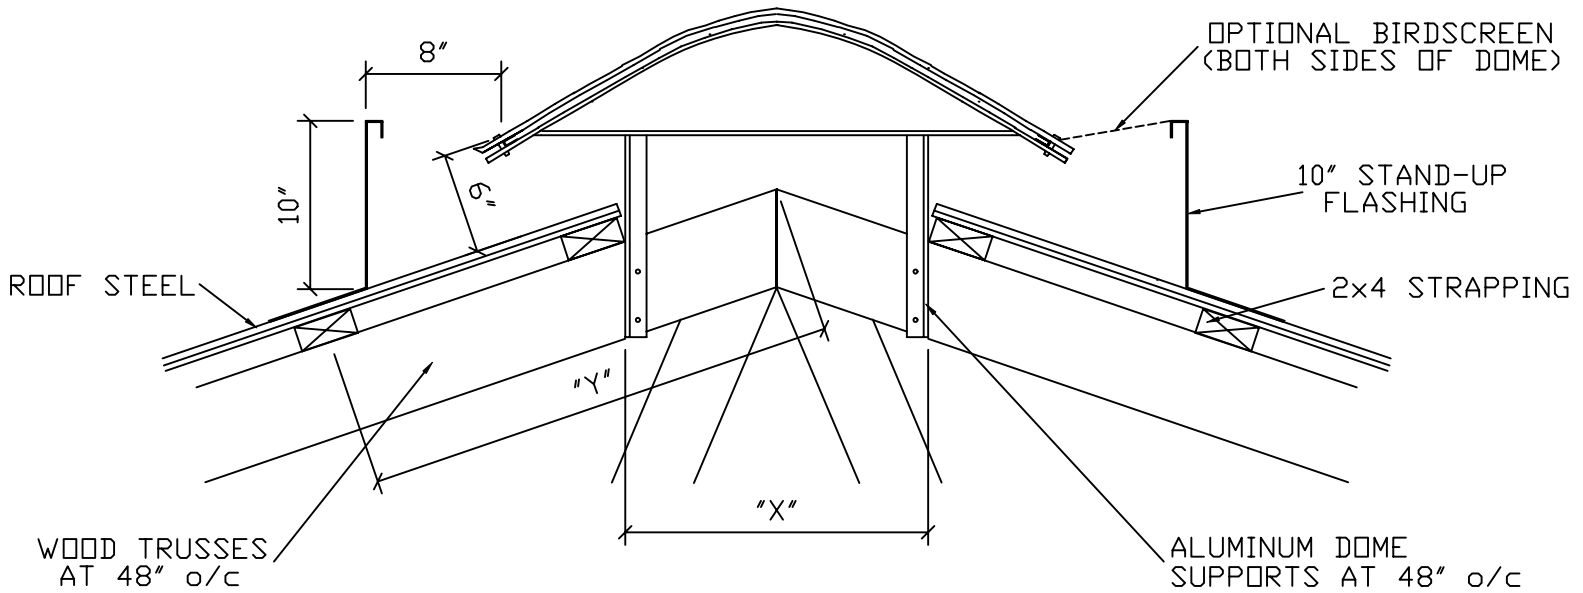

ROOF SLOPE  
4 : 12

SINGLE SKIN DOME

FRAMING OPENING:

DOME SIZE:	R.S.O. ("X")	DIM. ("Y")
2 FT.	8" TO 10"	21 1/2"
3 FT.	12" TO 16"	27 1/2"
4 FT.	24" TO 30"	32 1/2"

NOTES:

ABOVE DETAILS FOR SALES PURPOSES ONLY. SEE DETAILED FRAMING DRAWINGS FOR MORE INFORMATION.